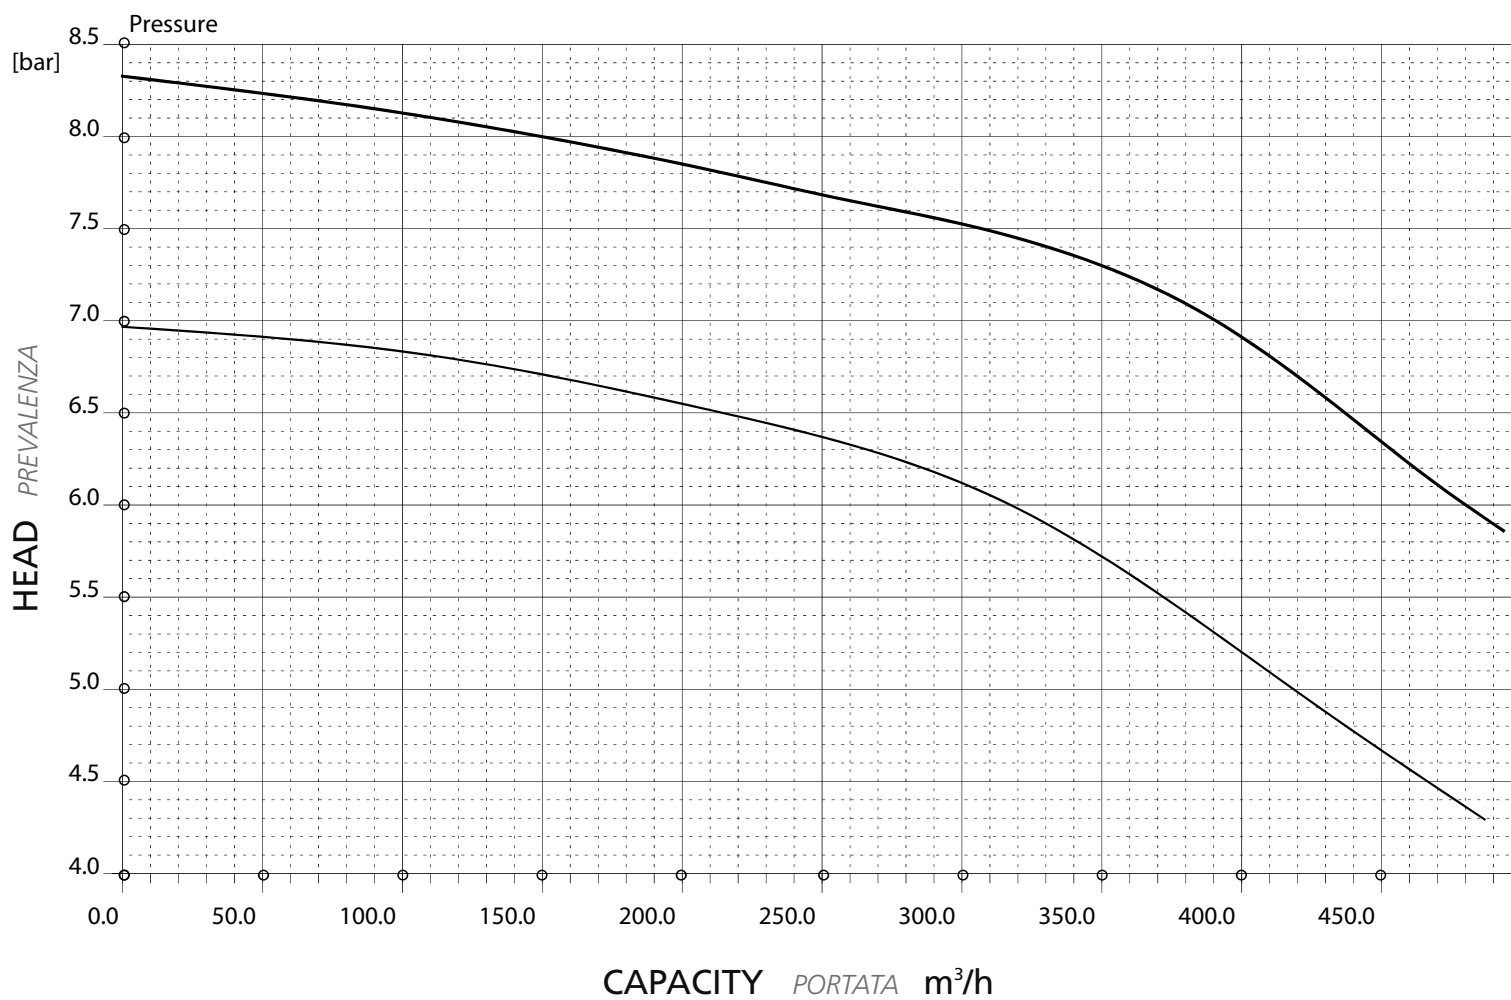

VL 150-400-2 1450 RPM SAE 40

PERFORMANCES *PRESTAZIONI*

VL 150-400 1450 RPM SAE 40

PERFORMANCES *PRESTAZIONI*

VL 150-400-2 1750 RPM SAE 40

PERFORMANCES *PRESTAZIONI*

VL 150-400 1750 RPM SAE 40

PERFORMANCES *PRESTAZIONI*