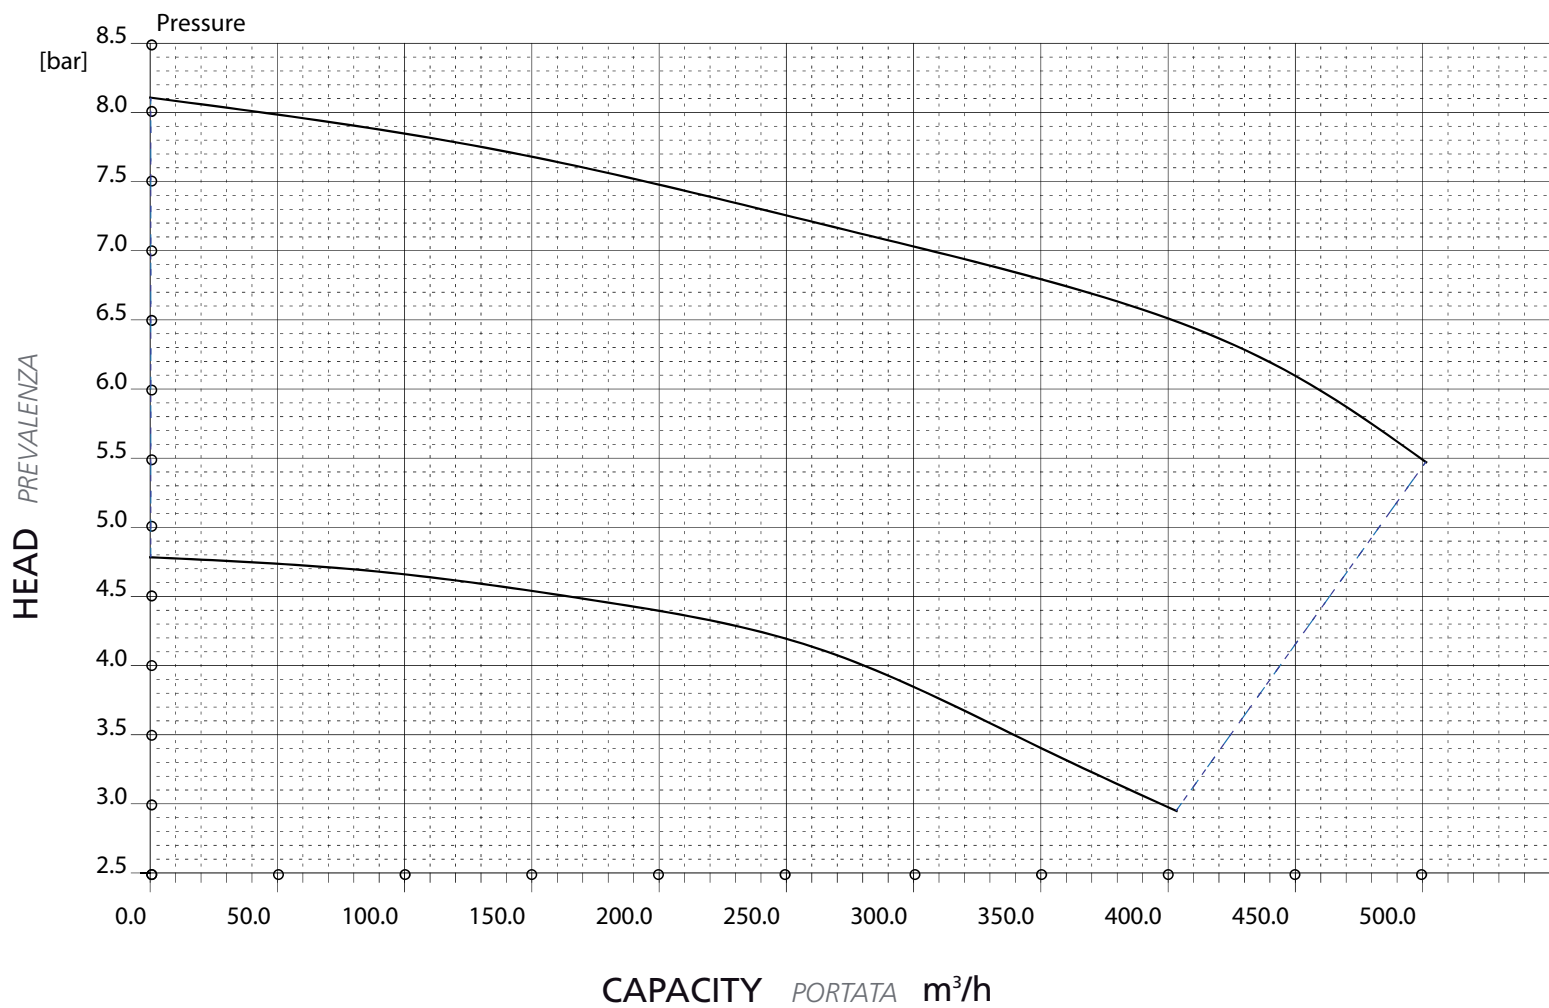

VL 150-400-2 1450 RPM SAE 40

PERFORMANCES *PRESTAZIONI*

VL 150-400 1450 RPM SAE 40

PERFORMANCES *PRESTAZIONI*

VL 150-400-2 1750 RPM SAE 40

PERFORMANCES *PRESTAZIONI*

VL 150-400 1750 RPM SAE 40

PERFORMANCES *PRESTAZIONI*