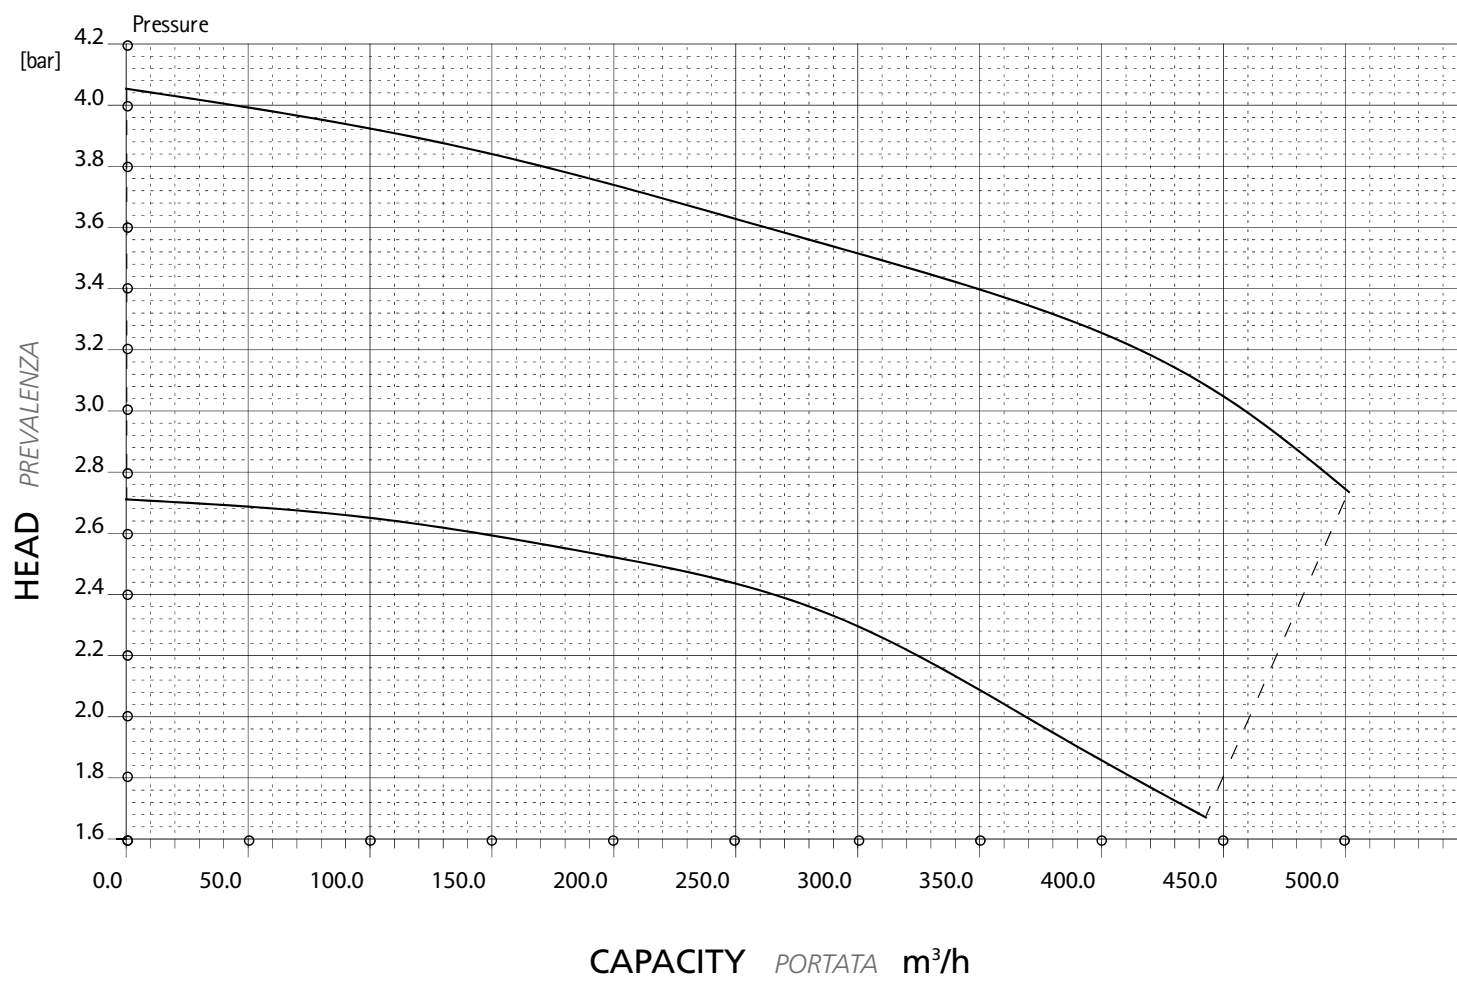

VL 150-400-2 1450 RPM SAE 40

PERFORMANCES *PRESTAZIONI*

VL 150-400 1450 RPM SAE 40

PERFORMANCES *PRESTAZIONI*

VL 150-400-2 1750 RPM SAE 40

PERFORMANCES *PRESTAZIONI*

VL 150-400 1750 RPM SAE 40

PERFORMANCES *PRESTAZIONI*